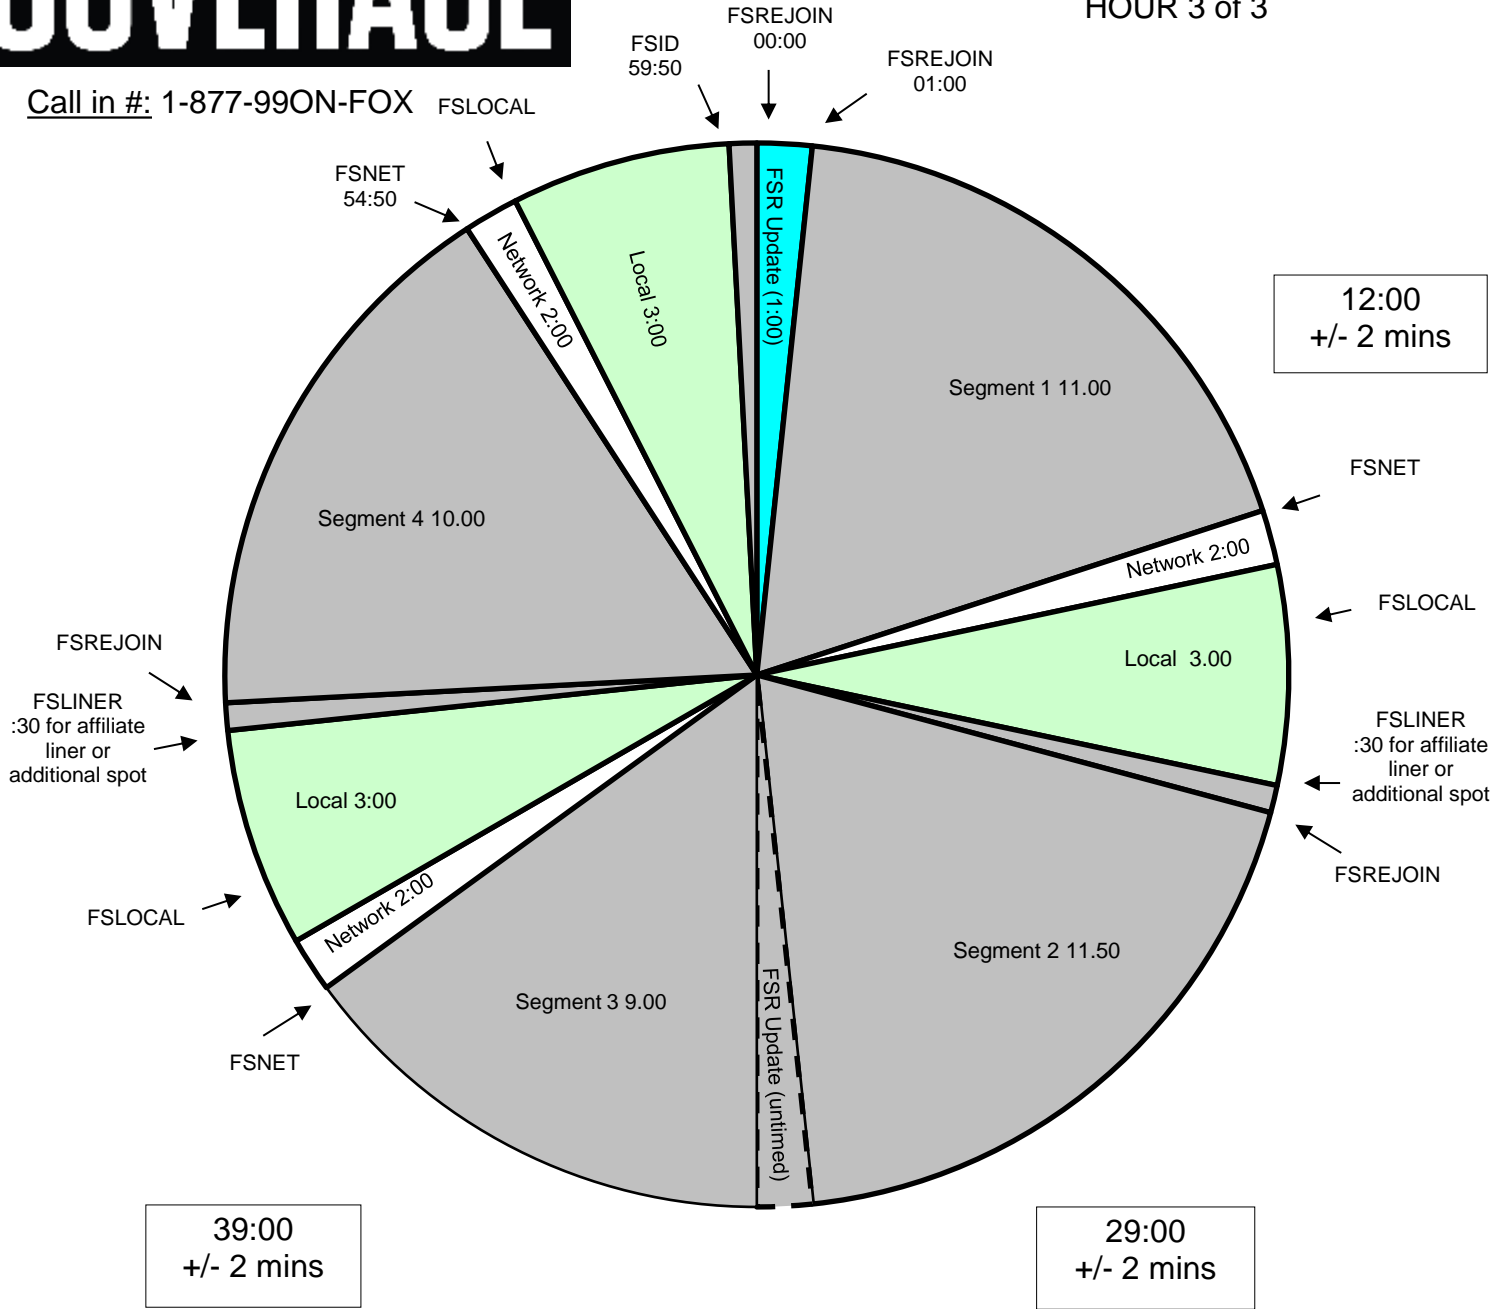

OUTKICK THE COVERAGES

Call in #: 1-877-99ON-FOX FSLOCAL

Outkick the Coverage
Effective August 28th 2017
Premiere XDS PRO4-P Satellite
Airs Live 6:00AM-9:00AM Eastern
3:00AM-6:00AM Pacific

- Each hour opens at 01:00. Hard Out at 54:50
 - All other breaks float.
HOUR 3 of 3